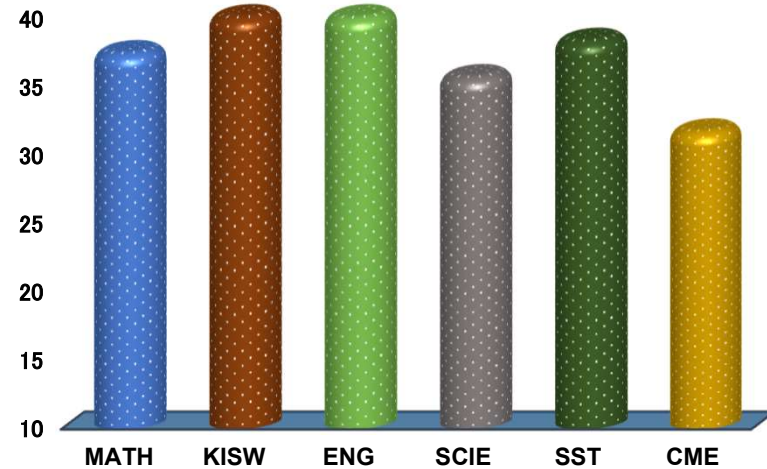

ISTIQAAMA

REGION: MWANZA

SCHOOL AVERAGE

37.6

DISTRICT: ILEMELA

SUBJECT AND GRADE PERFORMANCE ANALYSIS

SUBJECT RANKING

ENGLISH	41.8	84%	1
KISWAHILI	40.8	82%	2
SOCIAL STUDIES	38.3	77%	3
MATHEMATICS	37.4	75%	4
SCIENCE	35.6	71%	5
CIVIC AND MORAL EDUCATION	31.7	63%	6

SUBJECT GRADE ANALYSIS

SUBJECT/GRADE	A	B	C	D	F
MATHEMATICS	15	11	13	0	0
KISWAHILI	22	15	2	0	0
ENGLISH	23	15	1	0	0
SCIENCE	11	16	11	1	0
SOCIAL STUDIES	14	17	8	0	0
CIVIC AND MORAL	5	17	14	2	0

OVERALL GRADE ANALYSIS

A	11	39	14%
B	24		30%
C	4		5%
D	0		0%
F	0		0%

CHART SUBJECT ANALYSIS

BOYS VS GIRLS PERFORMANCE

	SAT		SAT	40
	20		20	
	40%		35%	

REGISTERED	40	100%
SEATED	39	98%
ABSENTEES	1	3%
PASSED	39	98%
FAILED	0	0%